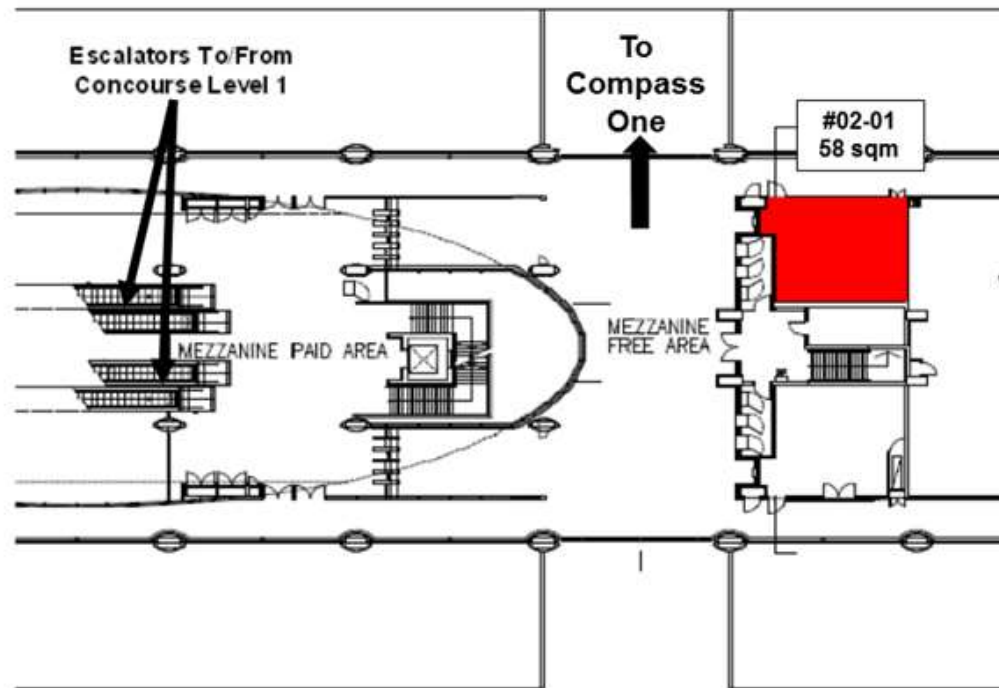

NE16 – SENGKANG MRT NEL STATION (LEVEL 2)

Not-To-Scale